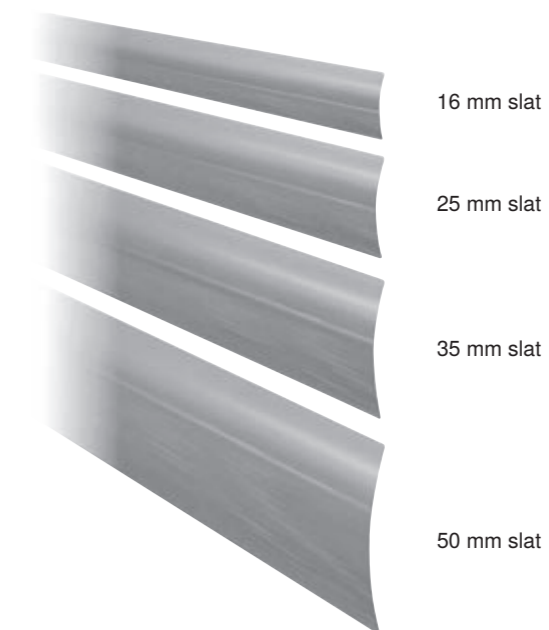

Design 72100 to 72105

Recommendation for venetian blind 2.xx.xx
Version for double-glazed windows and façades with controlled ventilation

Explanation of the slat details

71009 = Design 16/25/35/50 = available slat widths